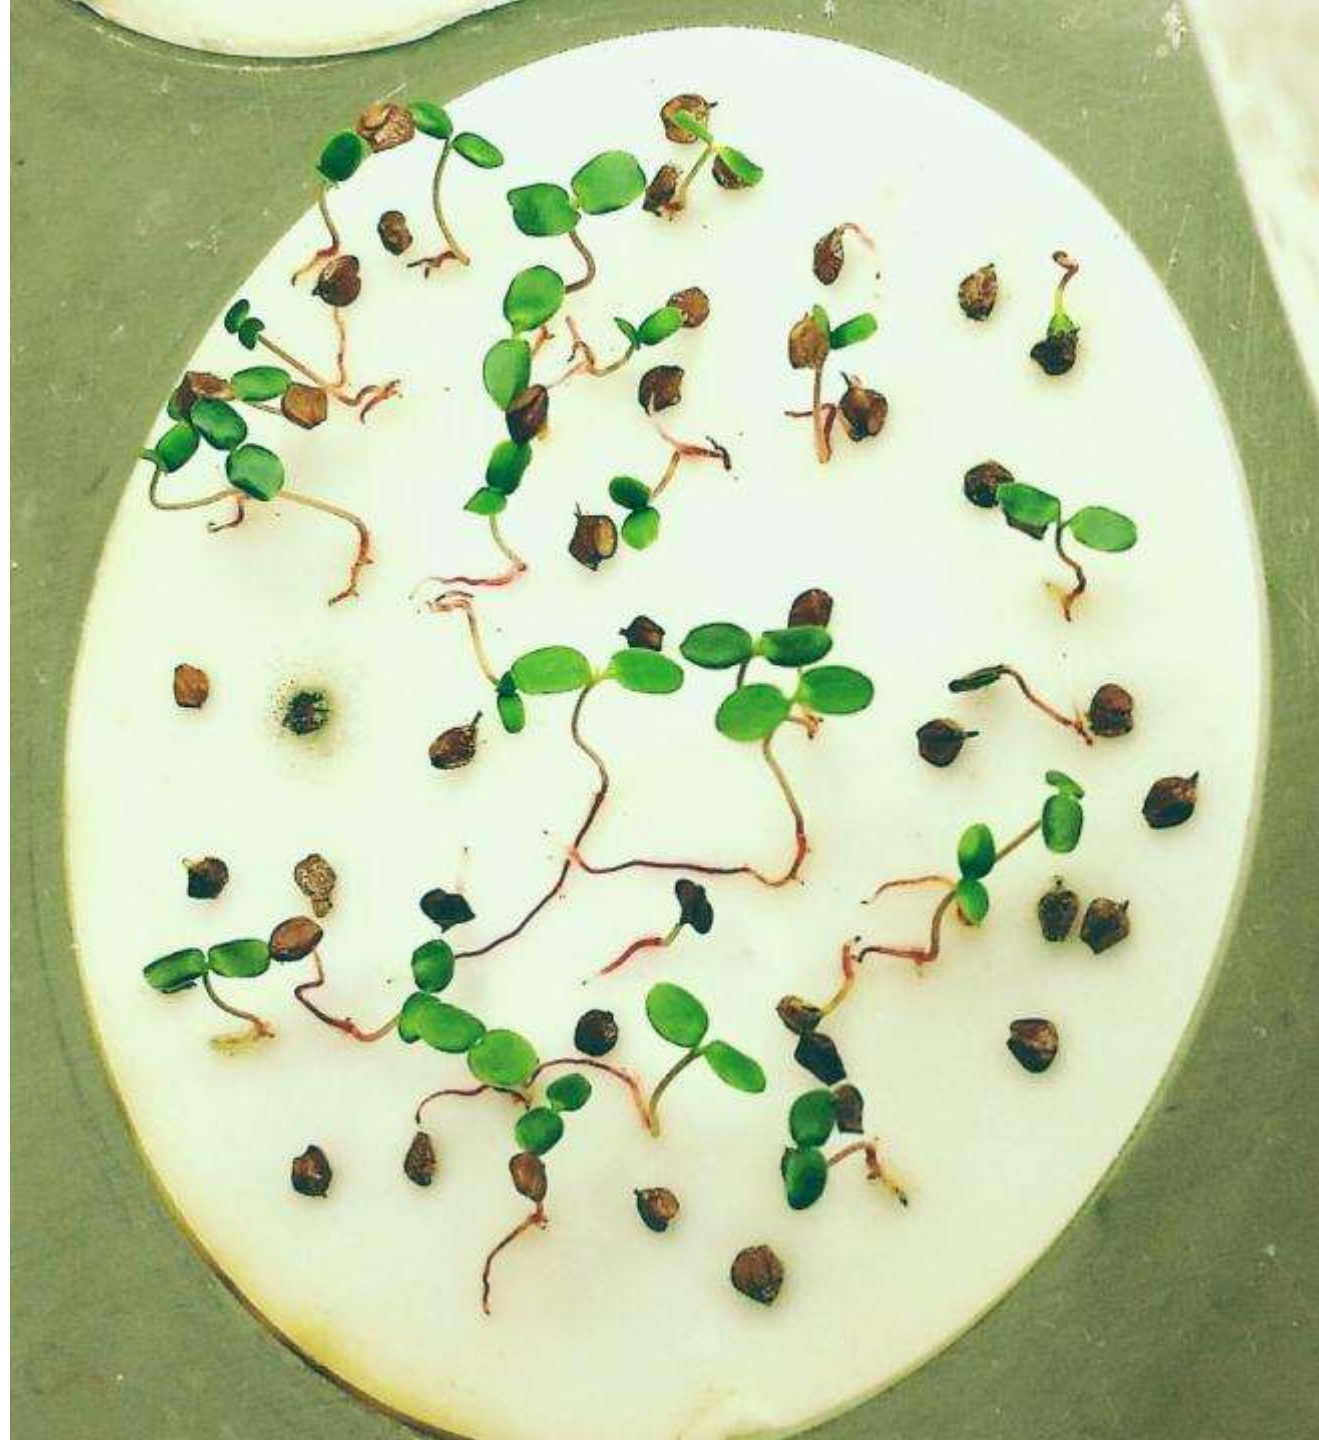

Studiedag 2018 – *Alnus*
Journée d'étude 2018 – *Alnus*

Belgische Dendrologie Belge

Bright House

P
Blue Box
Pay & Display
1 Hour - 1.50
2 Hours - 2.50
3 Hours - 3.50
4 Hours - 4.50
5 Hours - 5.50
6 Hours - 6.50
7 Hours - 7.50
8 Hours - 8.50
9 Hours - 9.50
10 Hours - 10.50
11 Hours - 11.50
12 Hours - 12.50
13 Hours - 13.50
14 Hours - 14.50
15 Hours - 15.50
16 Hours - 16.50
17 Hours - 17.50
18 Hours - 18.50
19 Hours - 19.50
20 Hours - 20.50
21 Hours - 21.50
22 Hours - 22.50
23 Hours - 23.50
24 Hours - 24.50

A-Plus Insurance

The ALDER Fairy

Piet De Jong
Eike Jablonski
Jan De Langhe

DIT determination
PIY *Alnus hirsuta*

10個